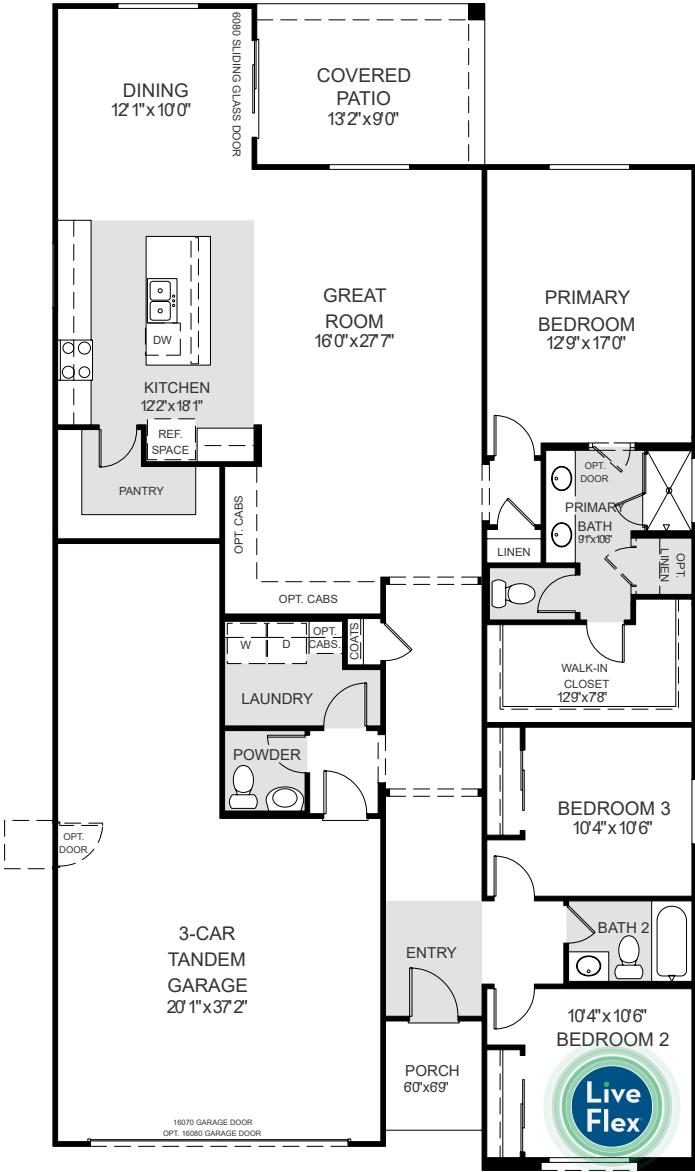

# Falcon

3 to 4 Bedrooms - 2.5 to 3 Baths - 1,939 to 2,116 Sq. Ft.

©2022 Landsea Homes. Plans, pricing, product information, square footage, amenities and community/neighborhood information are subject to change without notice or obligation. Photographs, renderings, and floor plans, are for representation purposes only and may not reflect the exact features or dimensions of your home. Some features and options shown may not be offered in your community. Please see the actual purchase agreement for additional information, disclosures and disclaimers relation to your home and its features. All rights reserved and strictly enforced. This is not an offering where prohibited by law. No information contained herein shall be deemed to constitute a representation or warranty of any kind. Please consult a Landsea Homes sales representative for details. CalBRE#02030520.