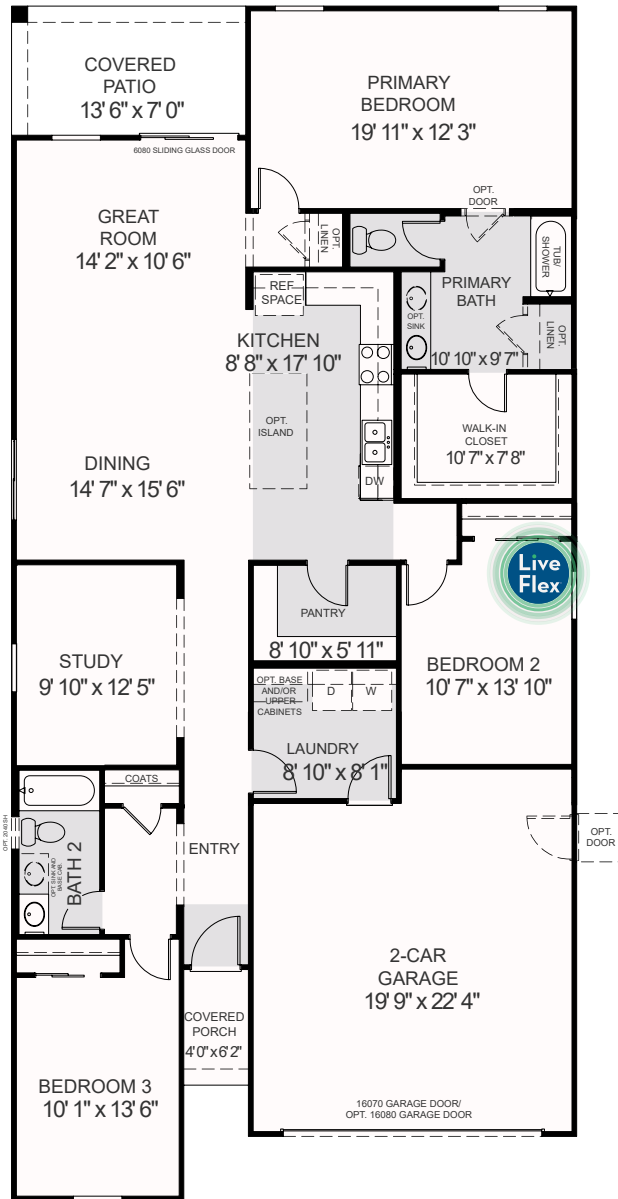

# Sabino

3 to 4 Bedrooms - 2 to 2.5 Baths - 1,897 Sq. Ft.

©2021 Landsea Homes. Plans, pricing, product information, square footage, amenities and community/neighborhood information are subject to change without notice or obligation. Photographs, renderings, and floor plans, are for representation purposes only and may not reflect the exact features or dimensions of your home. Some features and options shown may not be offered in your community. Please see the actual purchase agreement for additional information, disclosures and disclaimers relation to your home and its features. All rights reserved and strictly enforced. This is not an offering where prohibited by law. No information contained herein shall be deemed to constitute a representation or warranty of any kind. Please consult a Landsea Homes sales representative for details. CalBRE#02030520.